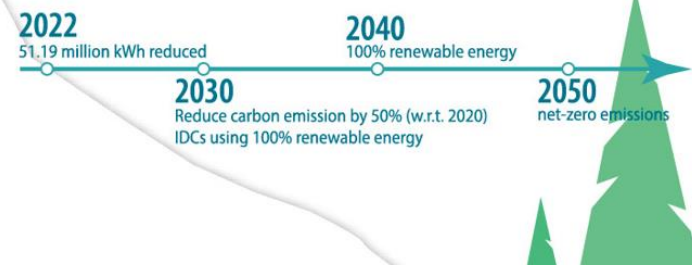

CHT Upcoming IDC

22

Green Data Centers in Taiwan

★ Upcoming new IDC 2025-2026

Next Generation IDC/Cloud Network Integration

2040
 100% renewable energy
 New DC : PUE under **1.37**

Green IDC Efficiency Energy Strategies

- Existing IDC** AI-integrated energy-saving system : reducing PUE to 1.6. Achieving an 11% energy-saving rate.
- Expansion IDC** Reduce the current PUE from 1.8 to under 1.5. Achieving a 17% energy-saving rate.
- New IDC** High-efficiency data center design. Achieving a PUE of below 1.39 , energy-saving rate of 23%.