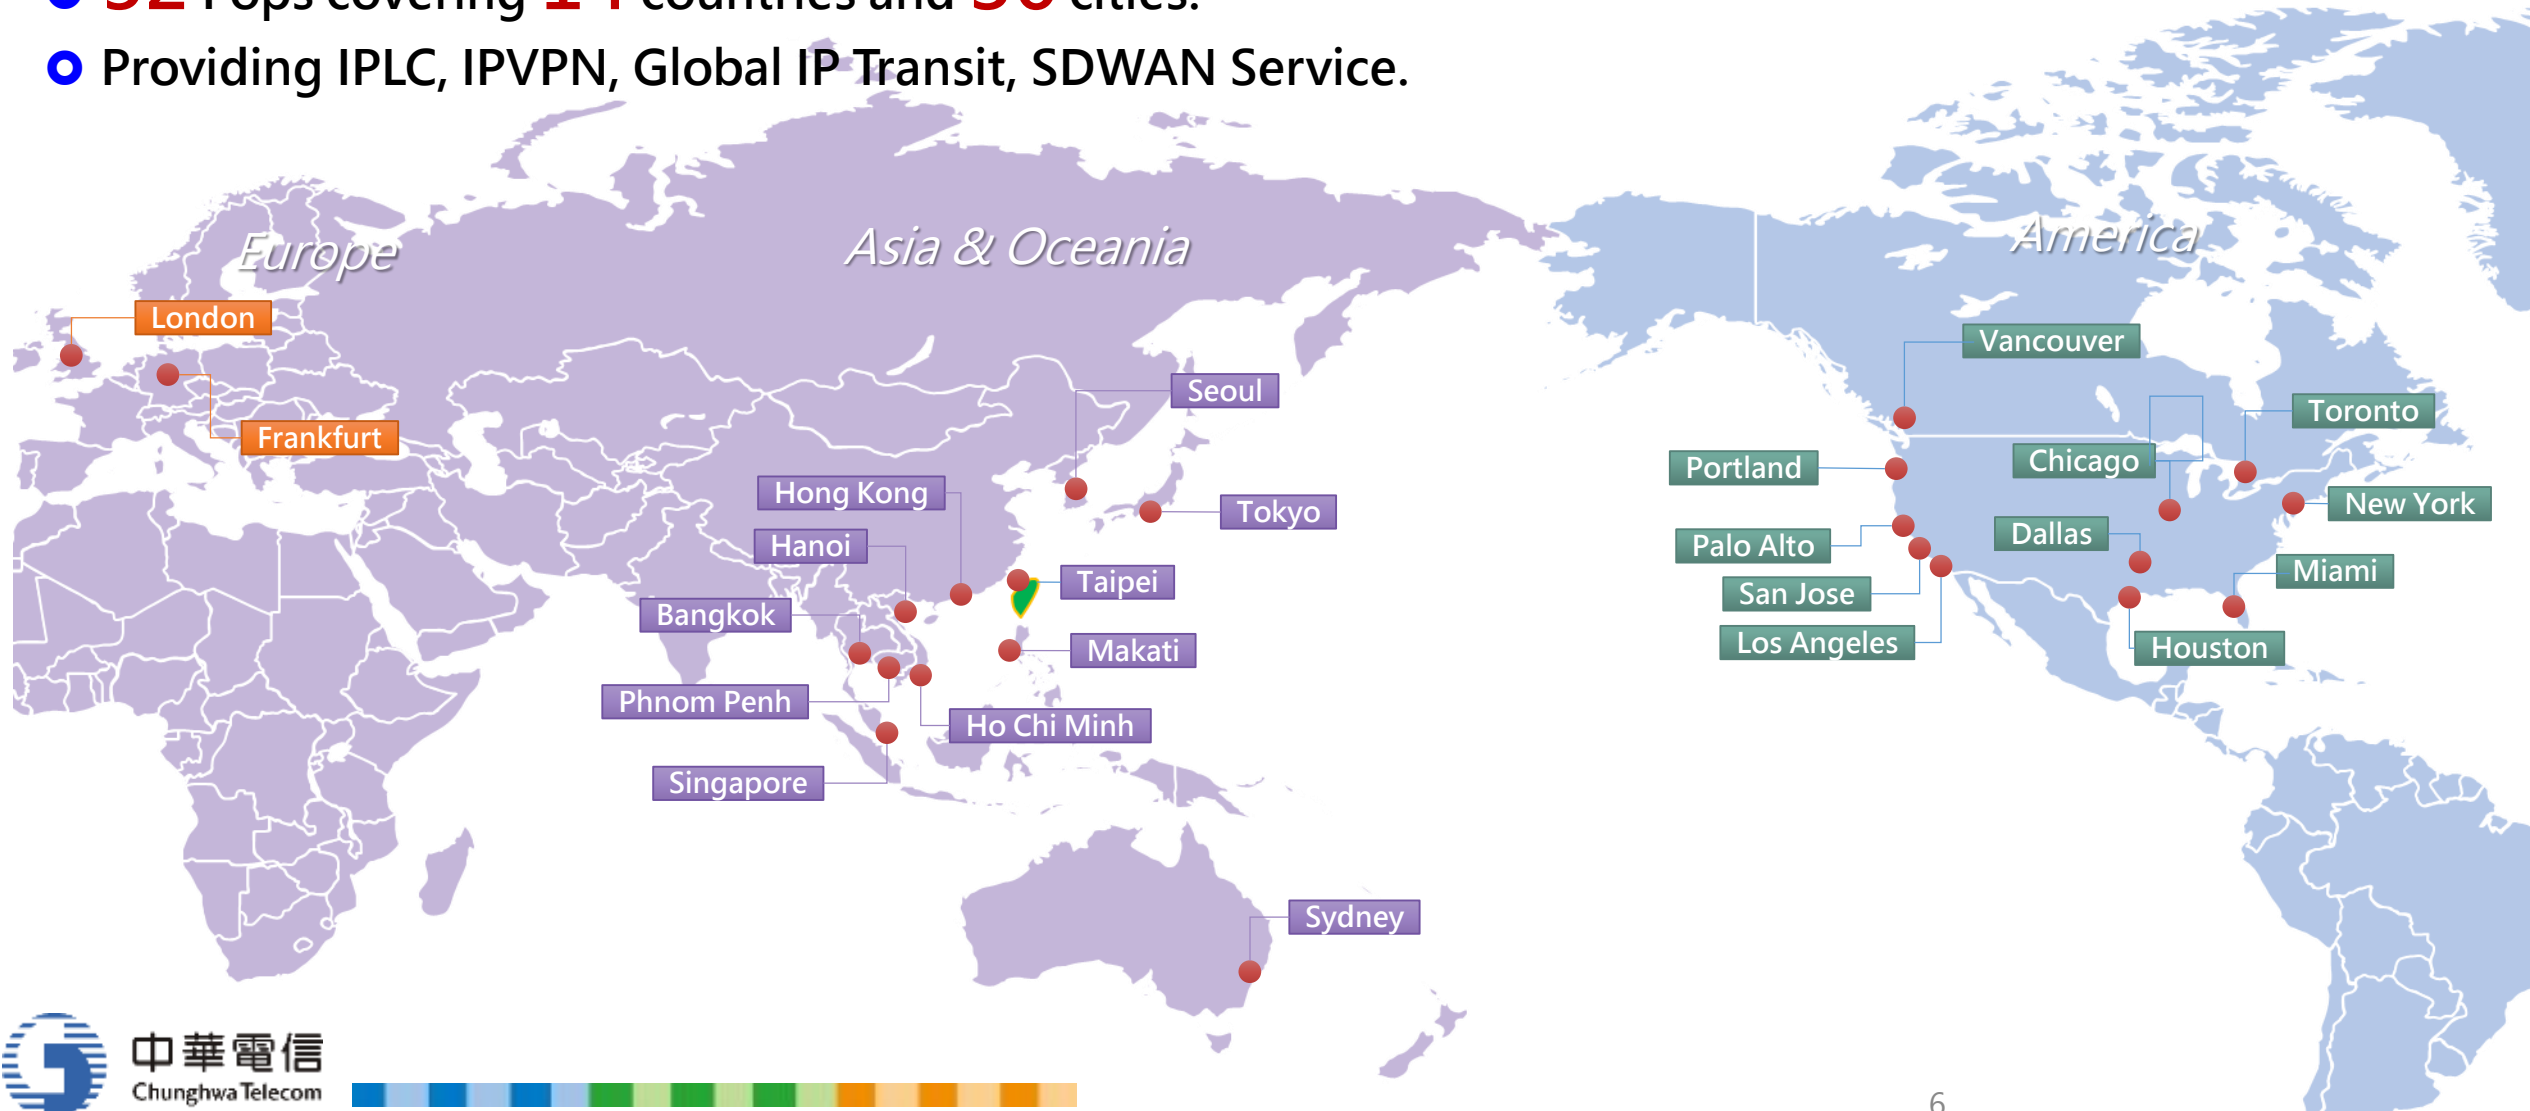

Chunghwa Telecom leverages Taiwan's strategic location in the Asia-Pacific region to provide a comprehensive **5 in 1 connection services**.

中
華
電
信

1. Global network connectivity (IPLC, IPVPN)

Five-in-One Connection Solutions

1. Global network connectivity

CHT Global Networks

31 Undersea Cables

14 Transoceanic Undersea Cables

52 Global PoPs

>100 Tbps Total Capacity

4 Global Cable Landing Stations

22 Data Center

15,000+ Racks

Chunghwa Global Network(CGN) POPs Coverage

- **52** Pops covering **14** countries and **36** cities.
- Providing IPLC, IPVPN, Global IP Transit, SDWAN Service.

CHT Global Network Backbone for IPLC Service

Five-in-One Connection Solutions

4. IP Peering

5. IP Transit

TWIX-Best Peering Hub in Taiwan

4 Sites of exchange center

- ❑ Taipei City: is the main site for providing internet exchange service.
- ❑ New Taipei City (Banqiao)
- ❑ Taichung
- ❑ Kaohsiung