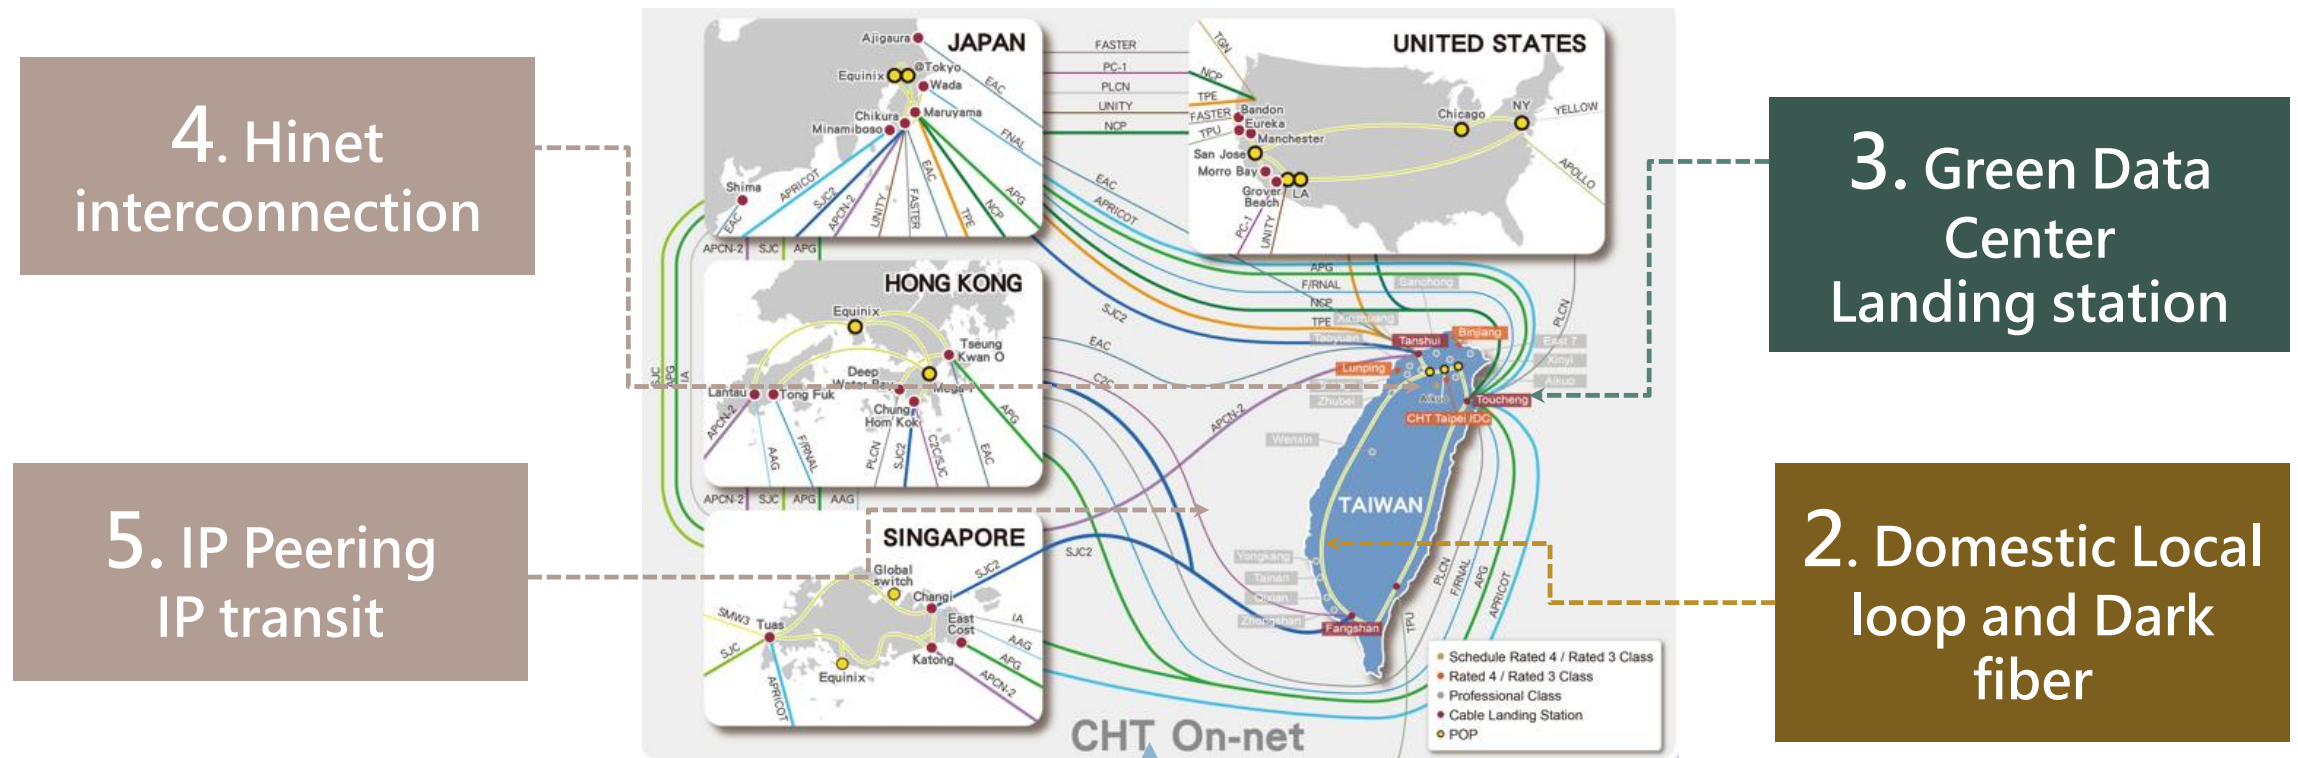

Chunghwa Telecom leverages Taiwan's strategic location in the Asia-Pacific region to provide a comprehensive **5 in 1 connection services**.

中
華
電
信

1. Global network connectivity (IPLC, IPVPN)

Five-in-One Connection Solutions

1. Global network connectivity

CHT Global Networks

31 Undersea Cables

14 Transoceanic Undersea Cables

52 Global PoPs

>100 Tbps Total Capacity

4 Global Cable Landing Stations

22 Data Center

■ East Coast Dark Fiber

- ① Existing 2 Routes
- ② Shortest route between North landing station and South Landing Station

Five-in-One Connection Solutions

3. Data Center

No.1 Data Center Leading Provider in Taiwan

Five-in-One Connection Solutions

4. IP Peering

5. IP Transit

TWIX-Best Peering Hub in Taiwan

4 Sites of exchange center

- ❑ Taipei City: is the main site for providing internet exchange service.
- ❑ New Taipei City (Banqiao)
- ❑ Taichung
- ❑ Kaohsiung