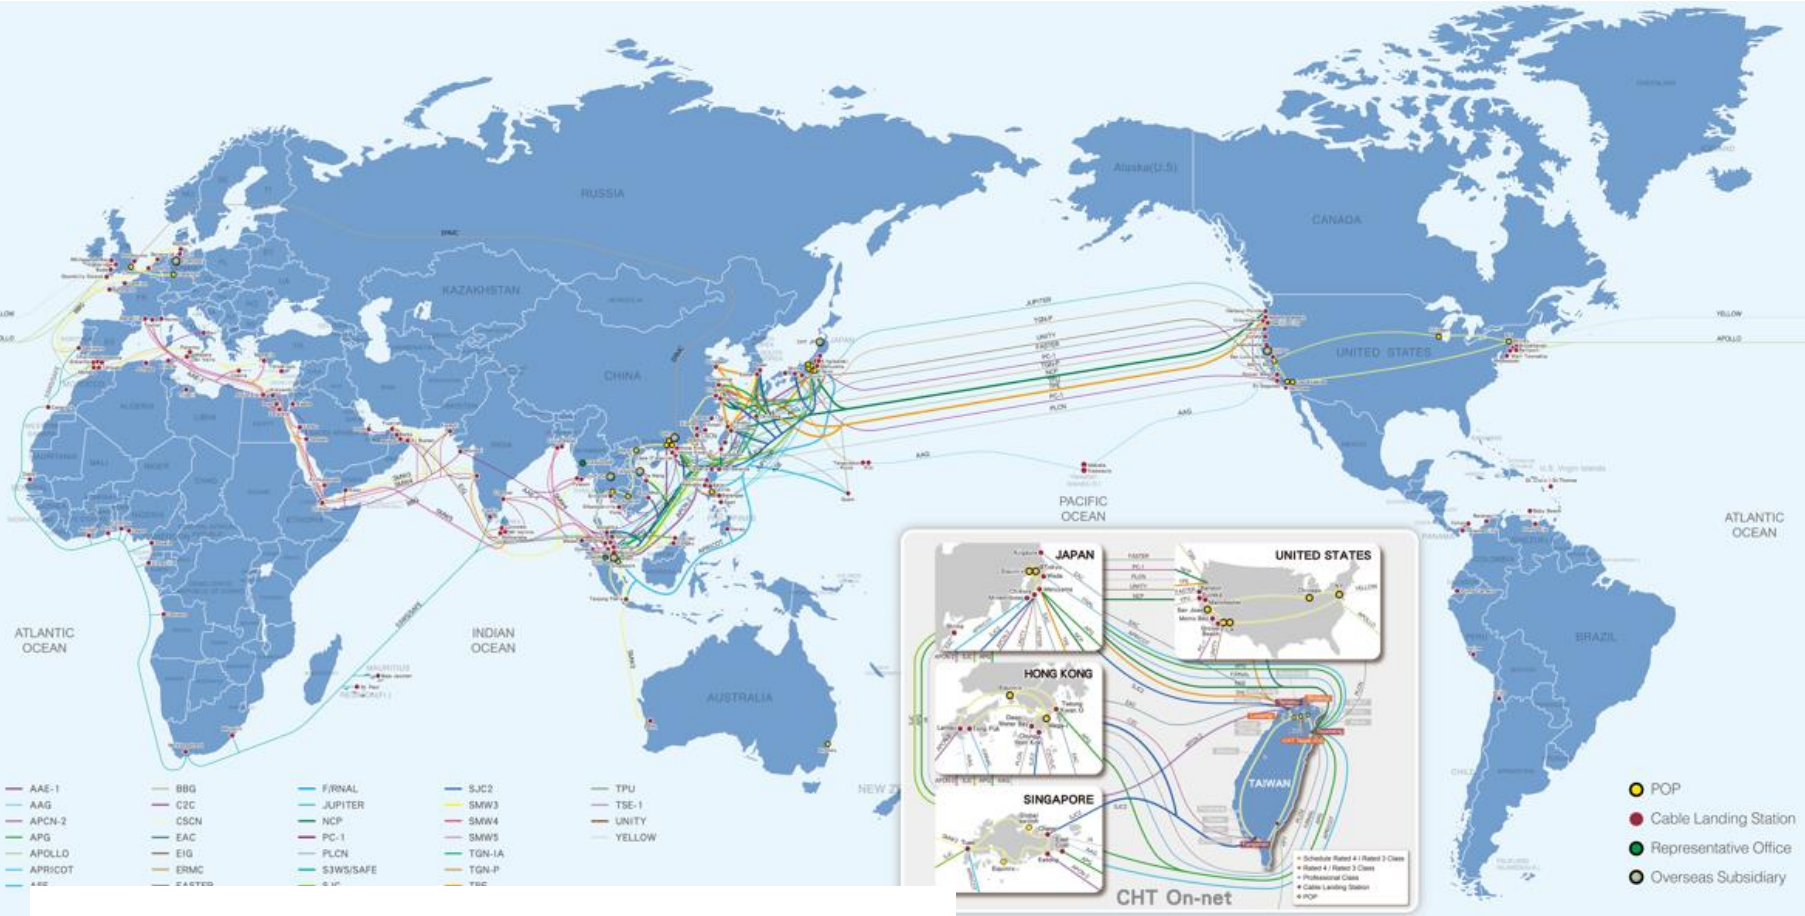

Chunghwa Telecom leverages Taiwan's strategic location in the Asia-Pacific region to provide a comprehensive **5 in 1 connection services**.

中
華
電
信

1. Global network connectivity (IPLC, IPVPN)

Five-in-One Connection Solutions

1. Global network connectivity

CHT Global Networks

31 Undersea Cables

14 Transoceanic Undersea Cables

52 Global PoPs

>100 Tbps Total Capacity

4 Global Cable Landing Stations

22 Data Center

15,000+ Racks

Chunghwa Global Network(CGN) POPs Coverage

- **52** Pops covering **14** countries and **36** cities.
- Providing IPLC, IPVPN, Global IP Transit, SDWAN Service.

CHT Global Network Backbone for IPLC Service

Five-in-One Connection Solutions

4. IP Peering

5. IP Transit

TWIX-Best Peering Hub in Taiwan

4 Sites of exchange center

- ❑ Taipei City: is the main site for providing internet exchange service.
- ❑ New Taipei City (Banqiao)
- ❑ Taichung
- ❑ Kaohsiung