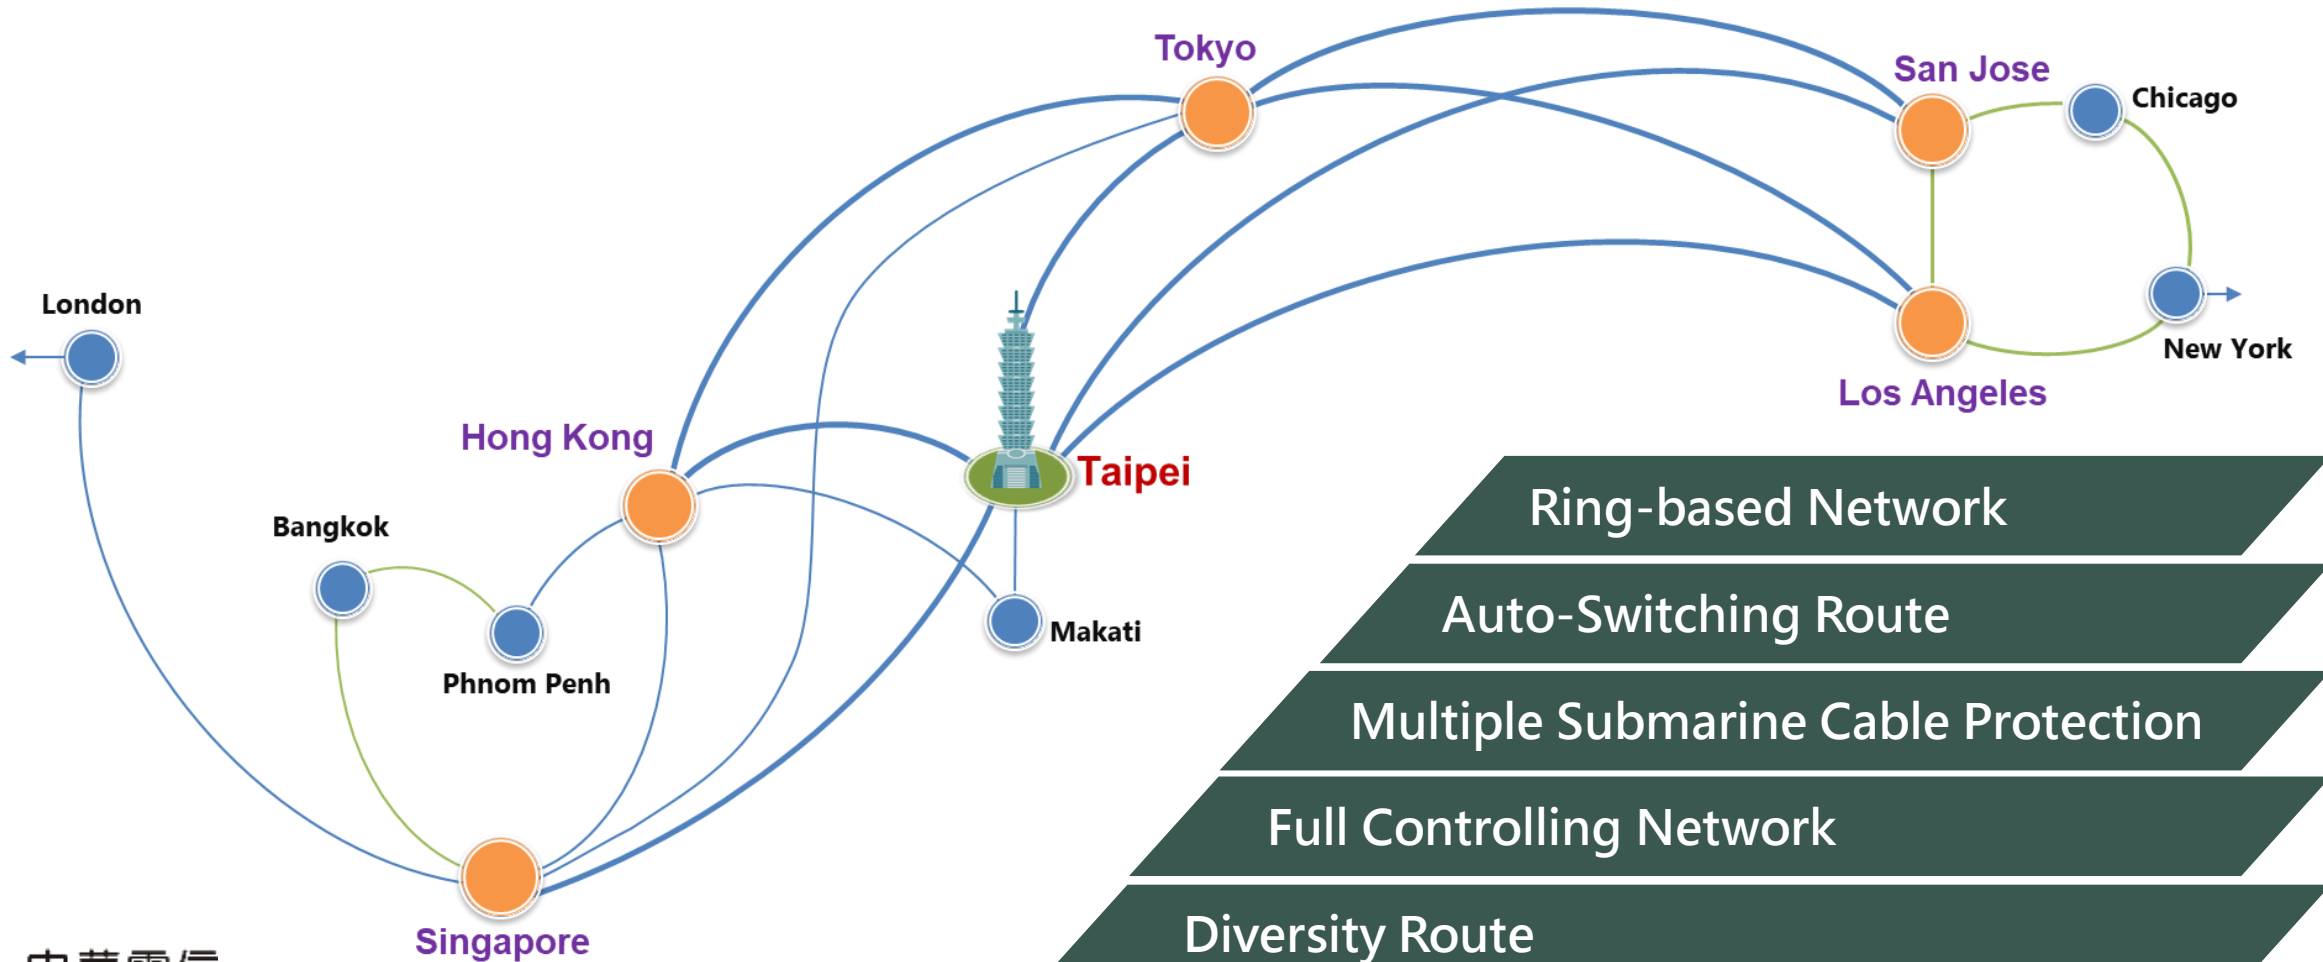

CHT Global Network Backbone for IPLC Service

- Providing **Pop-to-Pop** IPLC service with **flexible bandwidth** from 4M to 10G and 100G.
- Extending to customer site over the world through connecting with global partners' network resource.