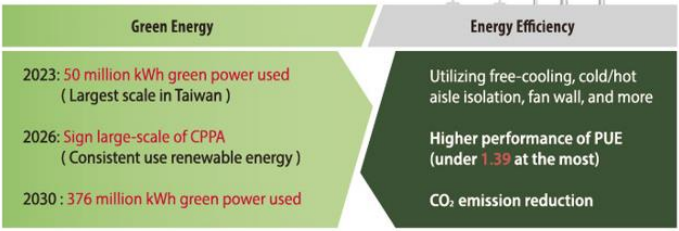

CHT Upcoming IDC

22

Green Data Centers in Taiwan

★ Upcoming new IDC 2025-2026

Next Generation IDC/Cloud Network Integration

2040
 100% renewable energy
 New DC : PUE under **1.37**

Green IDC Efficiency Energy Strategies

- Existing IDC** AI-integrated energy-saving system : reducing PUE to 1.6. Achieving an 11% energy-saving rate.
- Expansion IDC** Reduce the current PUE from 1.8 to under 1.5. Achieving a 17% energy-saving rate.
- New IDC** High-efficiency data center design. Achieving a PUE of below 1.39 , energy-saving rate of 23%.