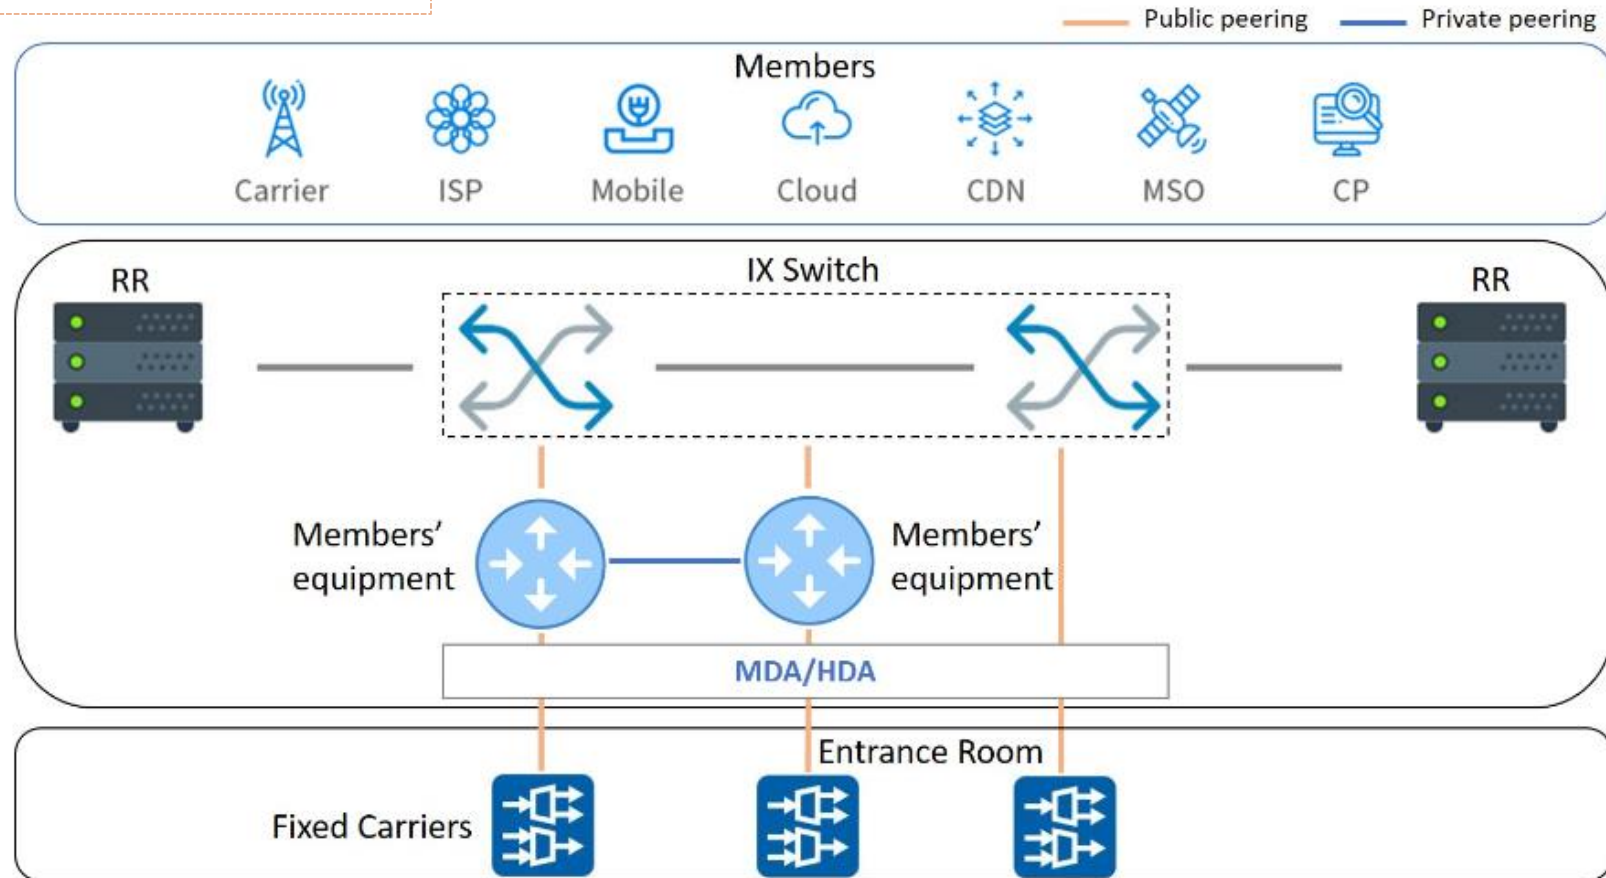

Five-in-One Connection Solutions

4. IP Peering

5. IP Transit

TWIX-Best Peering Hub in Taiwan

4 Sites of exchange center

- ❑ Taipei City: is the main site for providing internet exchange service.
- ❑ New Taipei City (Banqiao)
- ❑ Taichung
- ❑ Kaohsiung

TWIX-Best Peering Hub in Taiwan

Network Architecture

The network architecture of TWIX is composed of Ethernet Switches (E/S) and Route Reflectors (RR). The types of equipment are listed as follows.

(1) E/S : Providing peering connection of FE/GE/10GE interfaces.