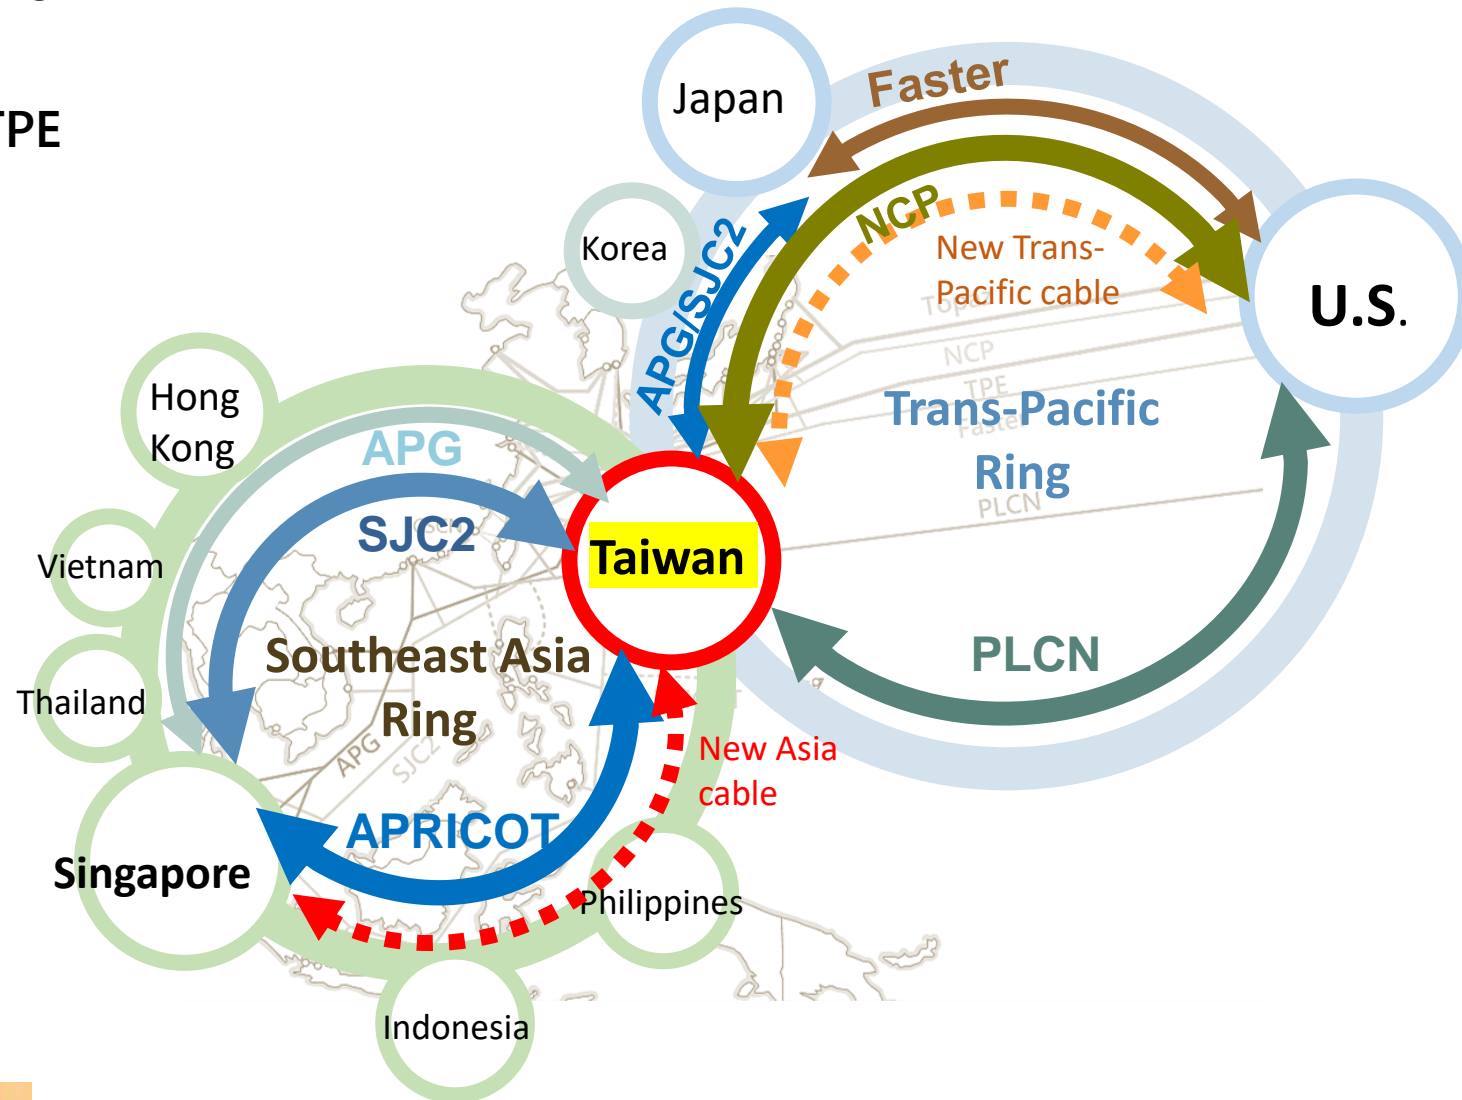

New Strategies of Cable Investment

- Providing **E2E solutions** for the connection of southeast Asia and North America.
  - SG-TW-US : APG/SJC2 + PLCN/NCP/TPE
  - HK-TW-US: APG/SJC2 + NCP/TPE
- **Multiple routes** to enhance the network robustness and security
- Driving the growth of land cable and IDC business