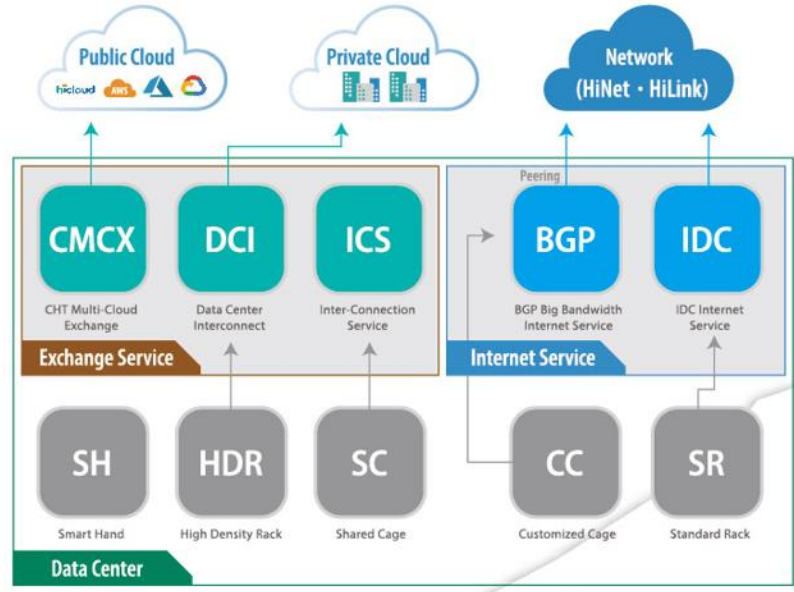

CHT Upcoming IDC

22

Green Data Centers in Taiwan

★ Upcoming new IDC 2025-2026

Next Generation IDC/Cloud Network Integration

2040
 100% renewable energy
 New DC : PUE under **1.37**

Green IDC Efficiency Energy Strategies

- Existing IDC** AI-integrated energy-saving system : reducing PUE to 1.6. Achieving an 11% energy-saving rate.
- Expansion IDC** Reduce the current PUE from 1.8 to under 1.5. Achieving a 17% energy-saving rate.
- New IDC** High-efficiency data center design. Achieving a PUE of below 1.39 , energy-saving rate of 23%.

Five-in-One Connection Solutions

4. IP Peering

5. IP Transit

TWIX-Best Peering Hub in Taiwan

4 Sites of exchange center

- ❑ Taipei City: is the main site for providing internet exchange service.
- ❑ New Taipei City (Banqiao)
- ❑ Taichung
- ❑ Kaohsiung